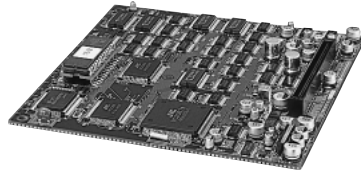

**SA-K26U**  
RS-422 Interface Board  
for BR-S800U series

**SA-R50U**  
SMPTE time code  
Generator/Reader Board  
for BR-S800U series

**SA-K50U**  
SA-R50U adapter board  
for BR-S800U series

**SA-N50U**  
Digital Noise Reducer  
Board for BR-S800U series

**RM-G77U**  
Serial Remote  
Controller for Duplicator  
Functions that can be controlled with the  
RM-G77U: PLAY/STOP/REC/FF/REW  
REC-PAUSE/PAUSE/EJECT/Hi-Fi ON/OFF

**SA-R200U**  
TC Generator  
for BR-S422U and GY-X2BU

**SA-CP11U**  
Compact Cassette  
Adapter  
(check for availability)

**SA-K65U**  
Rack Mount Kit  
for BR-S800U series & BR-S605UB