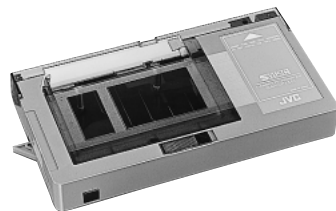

**SA-K26U**  
RS-422 Interface Board  
for BR-S800U series

**SA-R50U**  
SMPTE time code  
Generator/Reader Board  
for BR-S800U series

**SA-K50U**  
SA-R50U adapter board  
for BR-S800U series

**SA-N50U**  
Digital Noise Reducer  
Board for BR-S800U series

**RM-G77U**  
Serial Remote  
Controller for Duplicator  
Functions that can be controlled with the  
RM-G77U: PLAY/STOP/REC/FF/REW  
REC-PAUSE/PAUSE/EJECT/Hi-Fi ON/OFF

**SA-R200U**  
TC Generator  
for BR-S422U and GY-X2BU

**SA-CP11U**  
Compact Cassette  
Adapter  
(check for availability)

**SA-K65U**  
Rack Mount Kit  
for BR-S800U series & BR-S605UB