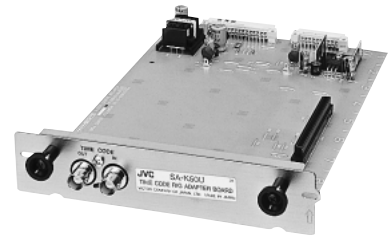

**SA-K26U**  
RS-422 Interface Board  
for BR-S800U series

**SA-R50U**  
SMPTE time code  
Generator/Reader Board  
for BR-S800U series

**SA-K50U**  
SA-R50U adapter board  
for BR-S800U series

**SA-N50U**  
Digital Noise Reducer  
Board for BR-S800U series

**RM-G77U**  
Serial Remote  
Controller for Duplicator  
Functions that can be controlled with the  
RM-G77U: PLAY/STOP/REC/FF/REW  
REC-PAUSE/PAUSE/EJECT/Hi-Fi ON/OFF

**SA-R200U**  
TC Generator  
for BR-S422U and GY-X2BU

**SA-CP11U**  
Compact Cassette  
Adapter  
(check for availability)

**SA-K65U**  
Rack Mount Kit  
for BR-S800U series & BR-S605UB