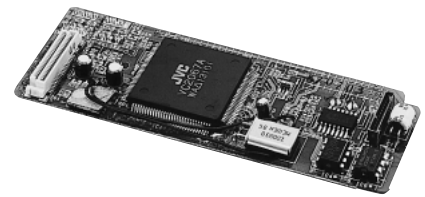

**SA-K26U**  
RS-422 Interface Board  
for BR-S800U series

**SA-R50U**  
SMPTE time code  
Generator/Reader Board  
for BR-S800U series

**SA-K50U**  
SA-R50U adapter board  
for BR-S800U series

**SA-N50U**  
Digital Noise Reducer  
Board for BR-S800U series

**RM-G77U**  
Serial Remote  
Controller for Duplicator  
Functions that can be controlled with the  
RM-G77U: PLAY/STOP/REC/FF/REW  
REC-PAUSE/PAUSE/EJECT/Hi-Fi ON/OFF

**SA-R200U**  
TC Generator  
for BR-S422U and GY-X2BU

**SA-CP11U**  
Compact Cassette  
Adapter  
(check for availability)

**SA-K65U**  
Rack Mount Kit  
for BR-S800U series & BR-S605UB